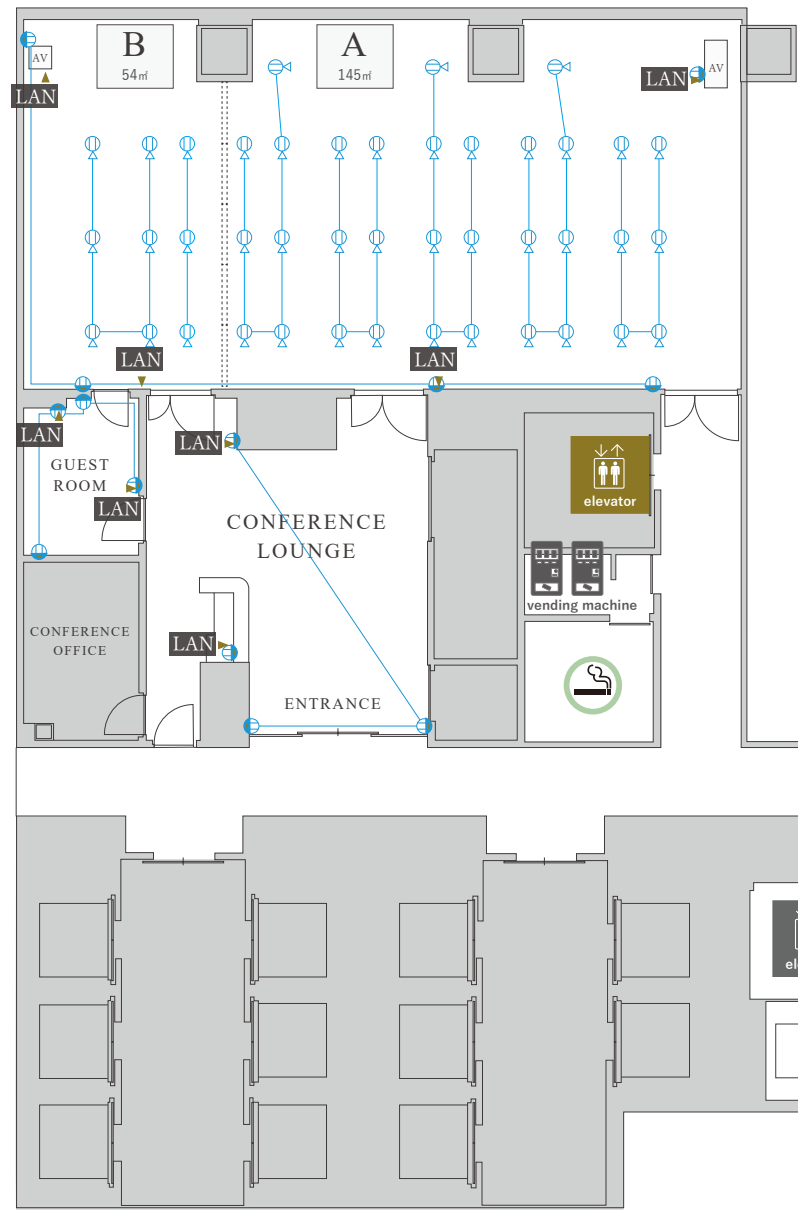

Internet connection and power points

4th Floor

ceiling height 3.5m

Internet connection

Internet line | NURO Access Standard
 Maximum data transmission speed : 1Gbps
 Maximum data download speed : 2Gbps

Note

Power points

-  Floor outlet AC 1 0 0V · 1 5A / For each circuit
-  Wall outlet AC 1 0 0V · 1 5A / For each circuit

Same circuit if the lines are connected.