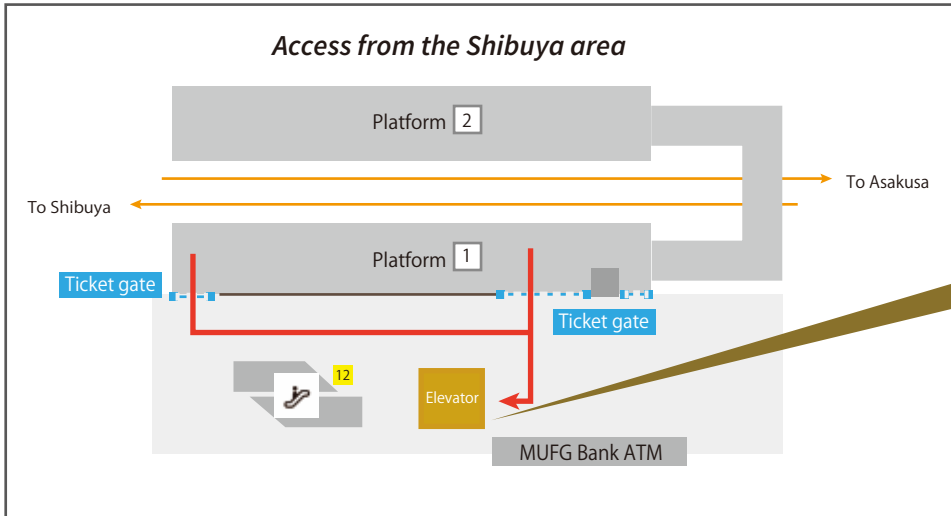

# Underground routes

Tokyo Metro Ginza Line

Directly connected to Toranomom Station.

Tokyo Toranomom Global Square Conference

TEL : +81-3-6712-7147

4F Tokyo Toranomom Global Square,  
1-3-1 Toranomom, Minato-ku, Tokyo

105-0001

**B1F**

The elevator is next to the ATM.  
Elevator to the 4th floor.

Access map

# Overground routes

○ Tokyo Metro Marunouchi Line  
 ○ Tokyo Metro Hibiya Line  
 ○ Tokyo Metro Chiyoda Line

4-minute walk from Kasumigaseki Station Exit A12.

Tokyo Toranomom Global Square Conference

TEL : +81-3-6712-7147