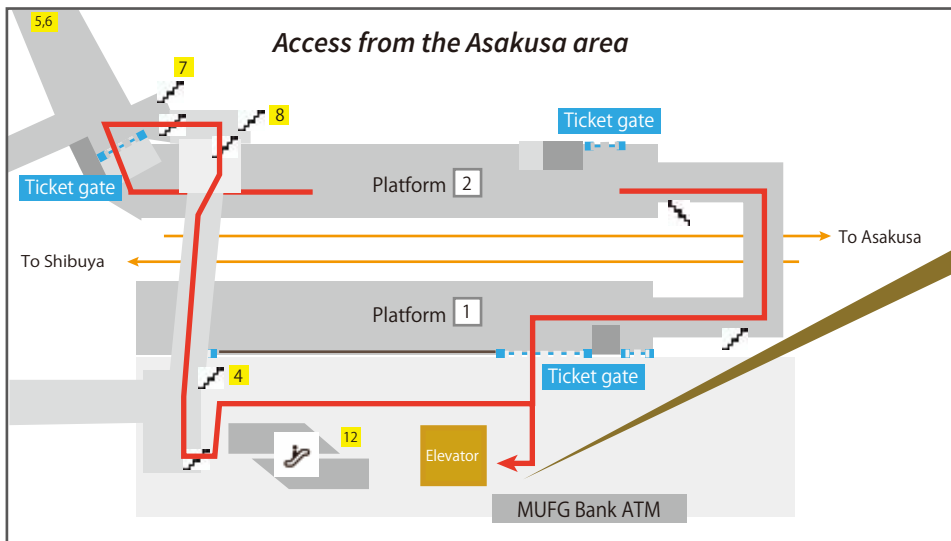

# Underground routes

Tokyo Metro Ginza Line

Directly connected to Toranomom Station.

Tokyo Toranomom Global Square Conference

TEL : +81-3-6712-7147

4F Tokyo Toranomom Global Square,  
1-3-1 Toranomom, Minato-ku, Tokyo

105-0001

**B1F**

The elevator is next to the ATM.  
Elevator to the 4th floor.

Access map

# Overground routes

○ Tokyo Metro Marunouchi Line  
 ○ Tokyo Metro Hibiya Line  
 ○ Tokyo Metro Chiyoda Line

4-minute walk from Kasumigaseki Station Exit A12.

Tokyo Toranomom Global Square Conference

TEL : +81-3-6712-7147