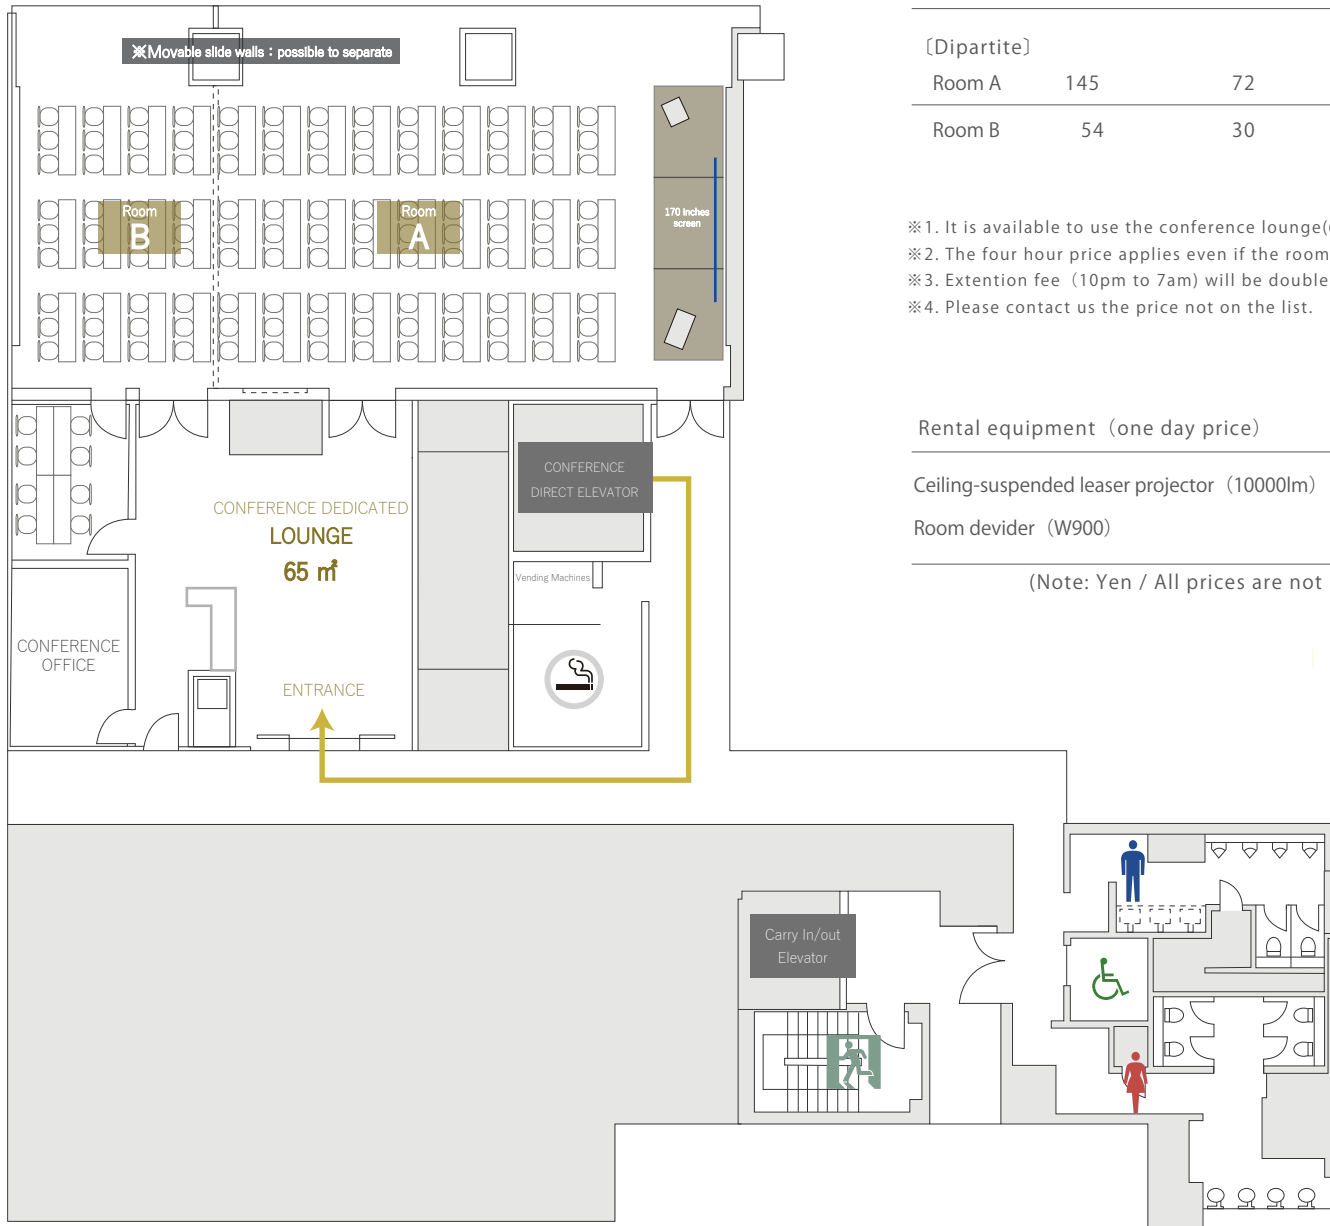

Floor 4F

Ceiling heights 3.5m

Room A+B 199 m² / 117 seats

※the side of window glass

Price

Room name	Size(m ²)	Classroom (seat)	Island(Seat)	Square(Seat)	One day 9am to 5 pm	4 hours (7am-10pm)	Extension 1 hour (7am- 10pm)
Room A+B	199	117	108	66	400,000	280,000	60,000
[Dipartite]							
Room A	145	72	81	48	300,000	210,000	45,000
Room B	54	30	27	24	100,000	70,000	15,000

(Note: Yen / All prices are not before tax)

- ※1. It is available to use the conference lounge(65m²) exclusively, if User makes a reservation for entire room A+B.
- ※2. The four hour price applies even if the room is used for less than four hours.
- ※3. Extension fee (10pm to 7am) will be double of the standard extension fee.
- ※4. Please contact us the price not on the list.

Rental equipment (one day price)

Ceiling-suspended leaser projector (10000lm)	30,000
Room divider (W900)	2,000

(Note: Yen / All prices are not before tax)

Free equipment (Room A+B / Room A)

Ceiling-suspended screen (170-inch)	× 1
B-band wireless handheld microphone	× 6
B-band wireless lavalier microphone	× 2
Wired microphone	× 4
Podium	× 1
Emcee podium	× 1
Stage (W2400×D1800×H400)	× 3
Whiteboard (W1890)	× 2
CD player ※built-in AV desk	× 1
Video switcher ※built-in AV desk / impossible to connect projectors that you bring	× 1
Blu-ray player ※built-in AV desk / impossible to connect projectors that you bring	× 1
High speed LAN cable	